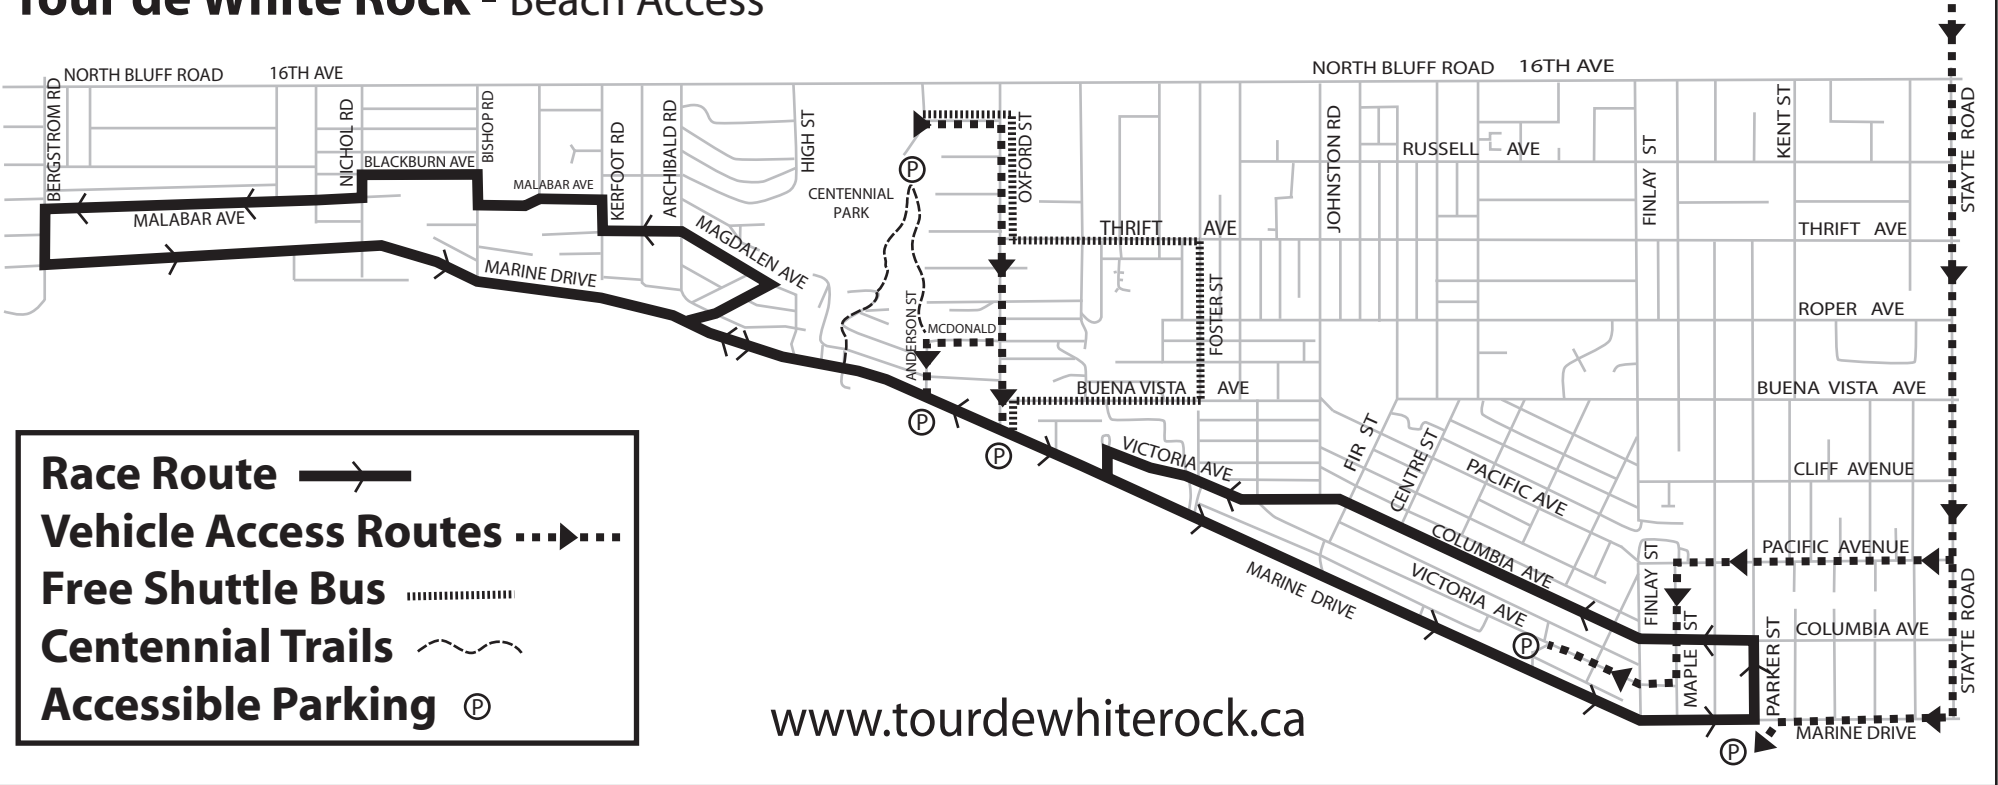

# Tour de White Rock - Beach Access

**Race Route** ———▶

**Vehicle Access Routes** - - - -▶

**Free Shuttle Bus** ·····▶

**Centennial Trails** ~~~~~

**Accessible Parking** (P)

[www.tourdewhiterock.ca](http://www.tourdewhiterock.ca)